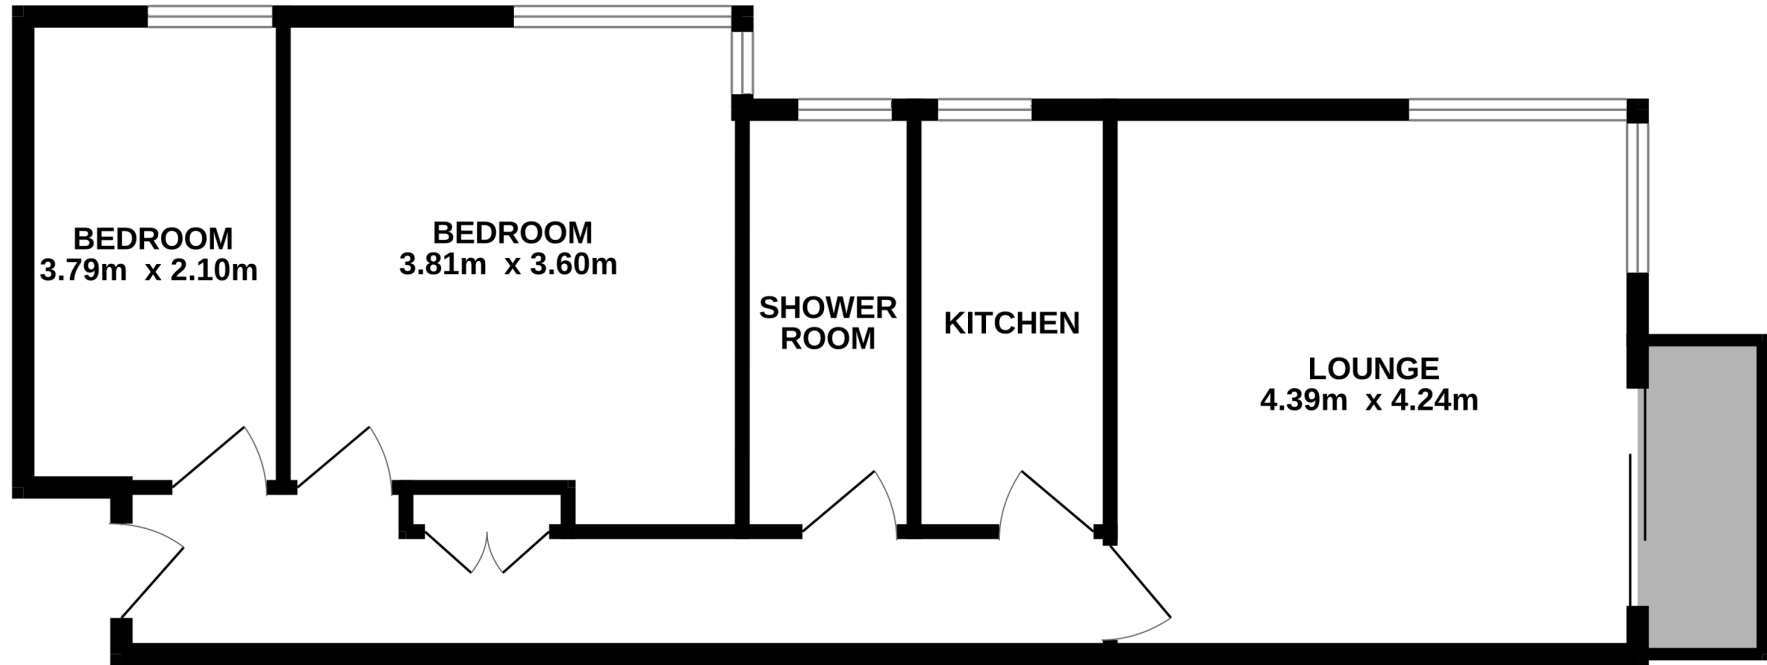

GROUND FLOOR

60.3 sq.m. approx.

TOTAL FLOOR AREA : 60.3 sq.m. approx.

Whilst every attempt has been made to ensure the accuracy of the floorplan contained here, measurements of doors, windows, rooms and any other items are approximate and no responsibility is taken for any error, omission or mis-statement. This plan is for illustrative purposes only and should be used as such by any prospective purchaser. The services, systems and appliances shown have not been tested and no guarantee as to their operability or efficiency can be given.
Made with Metropix ©2023