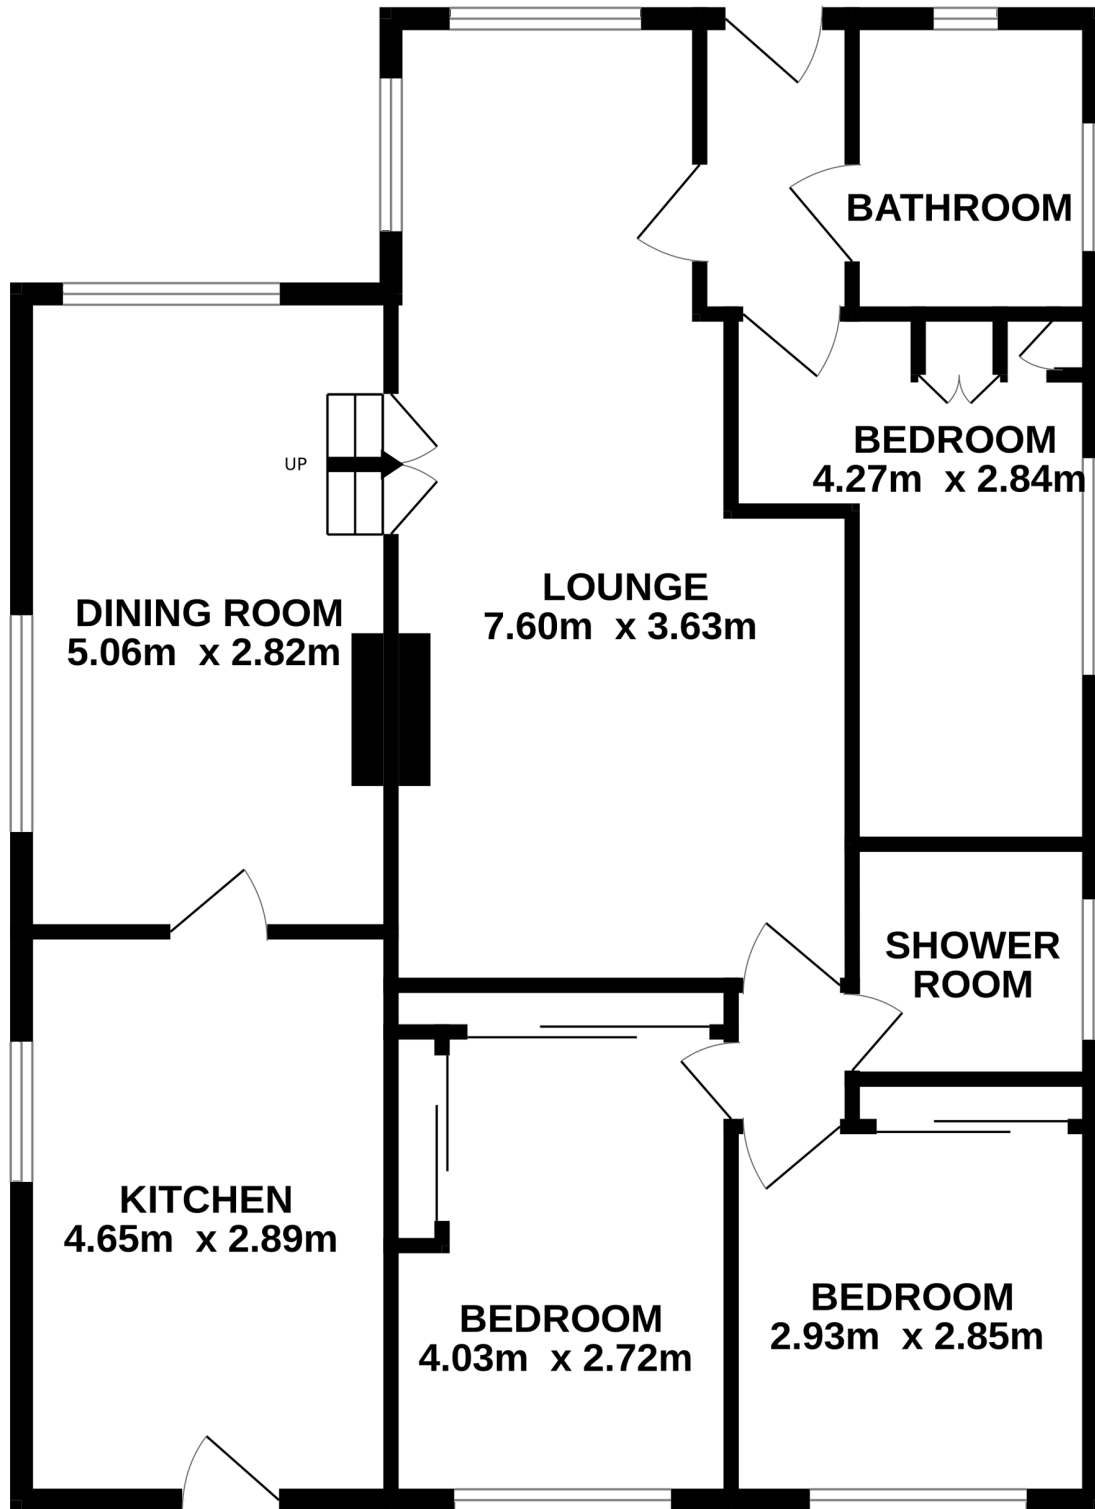

GROUND FLOOR  
91.1 sq.m. approx.

TOTAL FLOOR AREA : 91.1 sq.m. approx.

Whilst every attempt has been made to ensure the accuracy of the floorplan contained here, measurements of doors, windows, rooms and any other items are approximate and no responsibility is taken for any error, omission or mis-statement. This plan is for illustrative purposes only and should be used as such by any prospective purchaser. The services, systems and appliances shown have not been tested and no guarantee as to their operability or efficiency can be given.