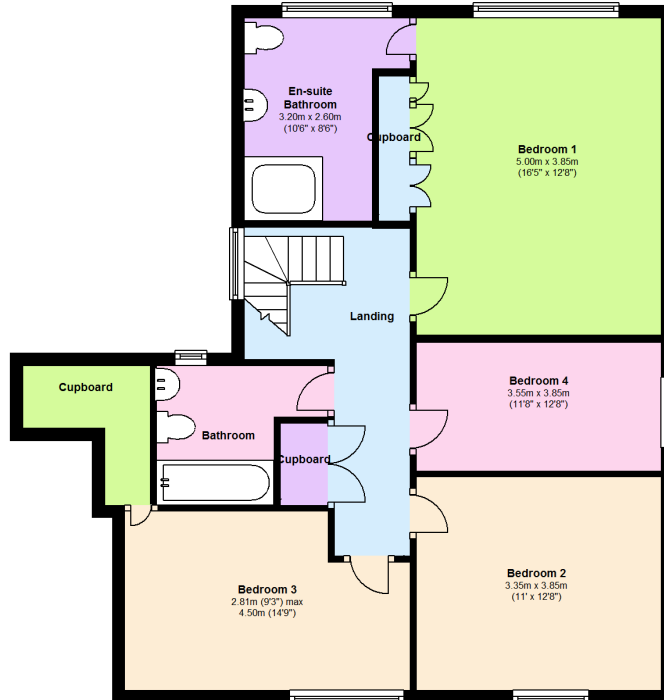

Ground Floor

Approx. 107.2 sq. metres (1154.2 sq. feet)

First Floor

Approx. 81.4 sq. metres (875.7 sq. feet)

Total area: approx. 188.6 sq. metres (2029.9 sq. feet)
15 Hawkhurst Way, Broadstairs