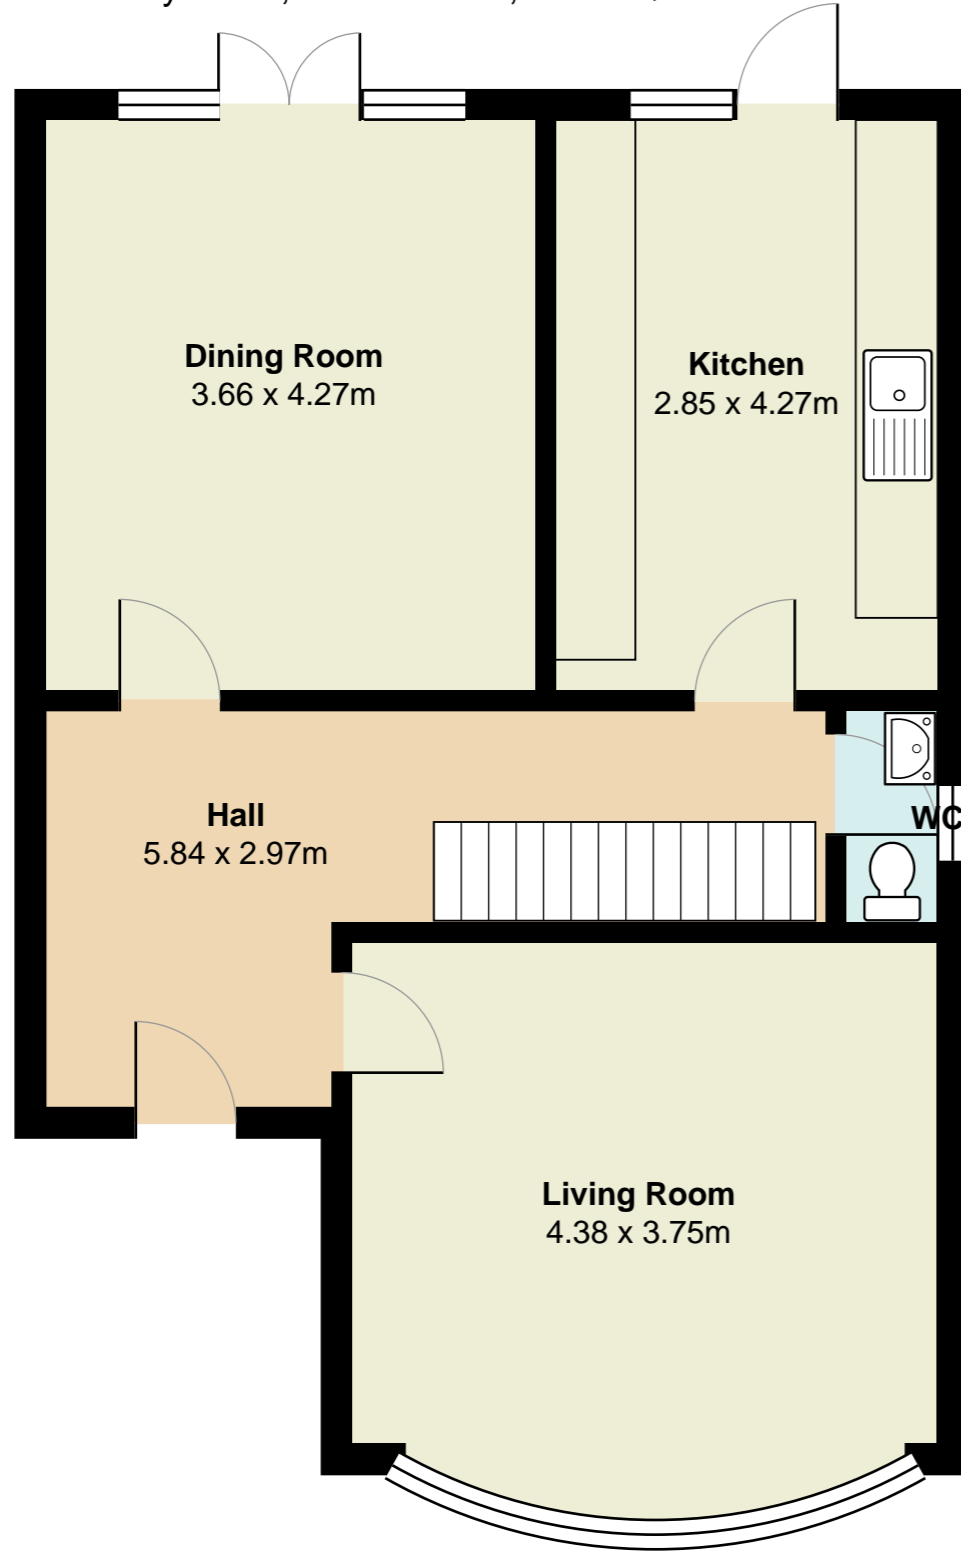

97 Bodley Road, New Malden, KT3 5QJ

Total Area: 123.0 m²

All measurements are approximate and for display purposes only