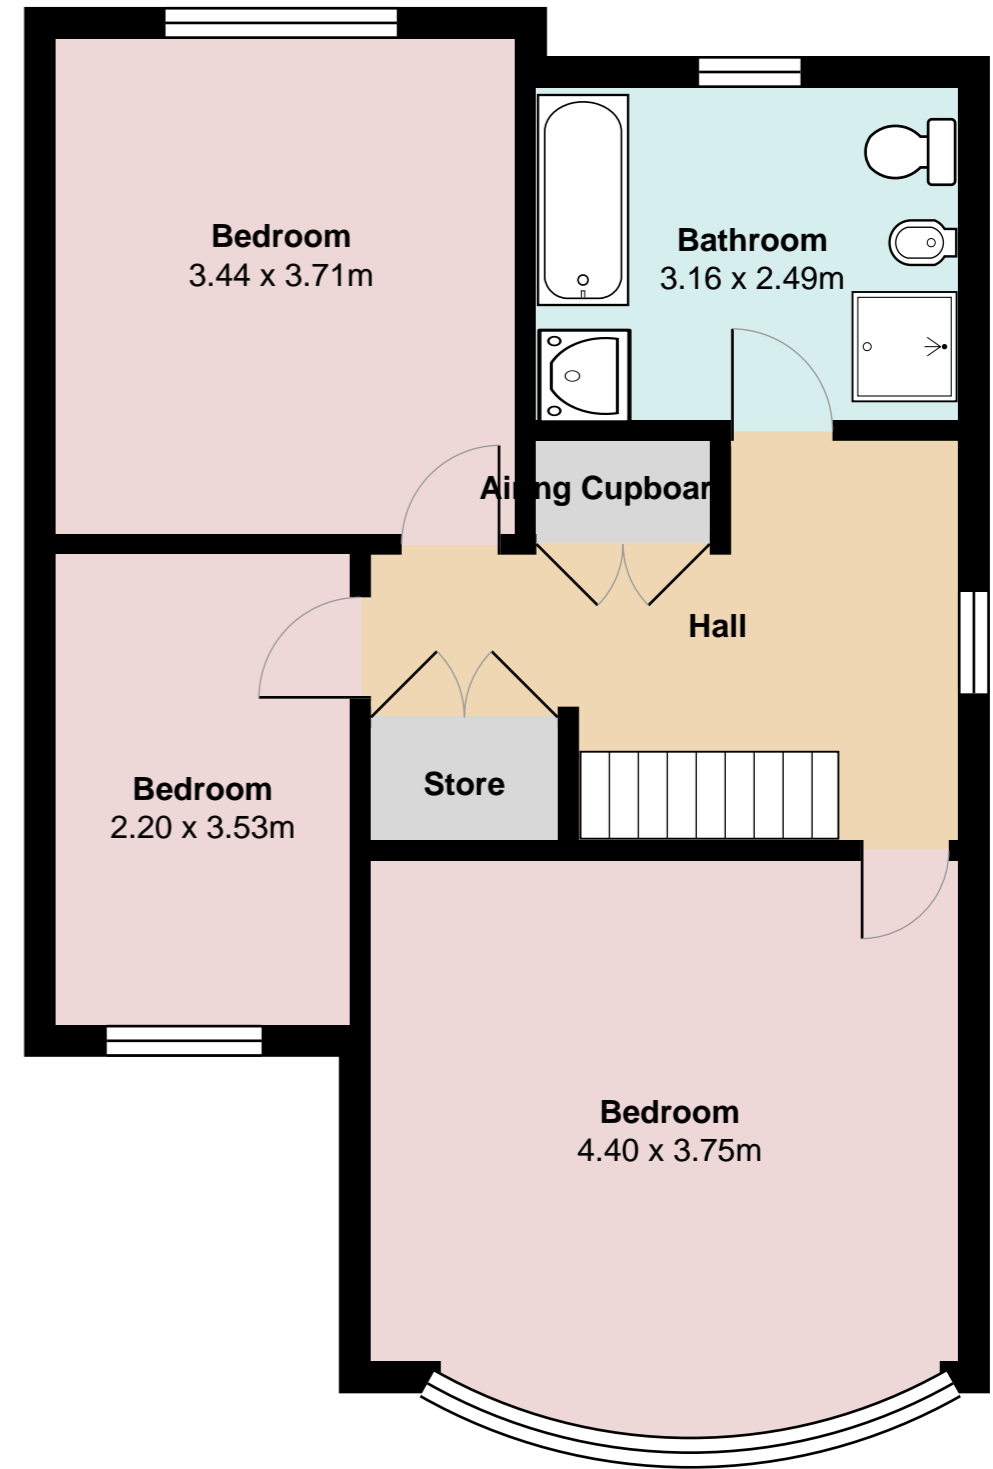

97 Bodley Road, New Malden, KT3 5QJ

Total Area: 123.0 m²

All measurements are approximate and for display purposes only